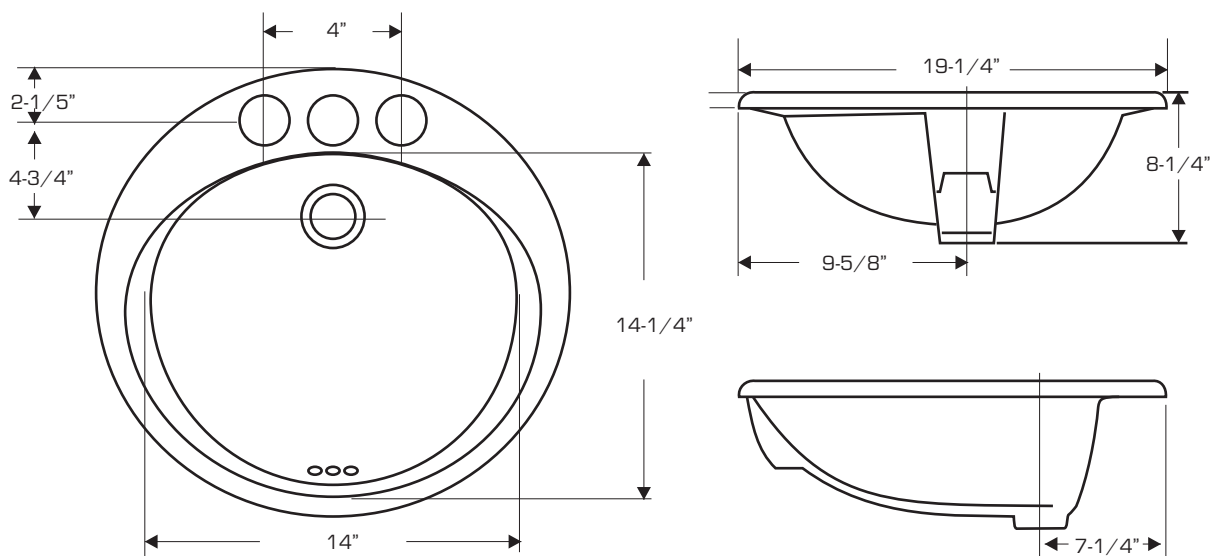

VITREOUS CHINA LAVATORY SINK

The Right Choice...

TECHNICAL DATA

DESCRIPTION: Self-Rimming 19" Round Drop-In Vitreous China Lavatory Sink

CONSTRUCTION: Vitreous China

FINISH: White or Bone

CODE APPROVALS:
UPC & CSA approval

PACKAGING:
Display boxed w/ barcode

BRAND: EZ-FLO®

PART#	DESCRIPTION	FINISH
34007	19" Round Vitreous China Lav Sink	White

ROUGH IN DRAWING

ALL DIMENSIONS SHOWN ARE NOMINAL