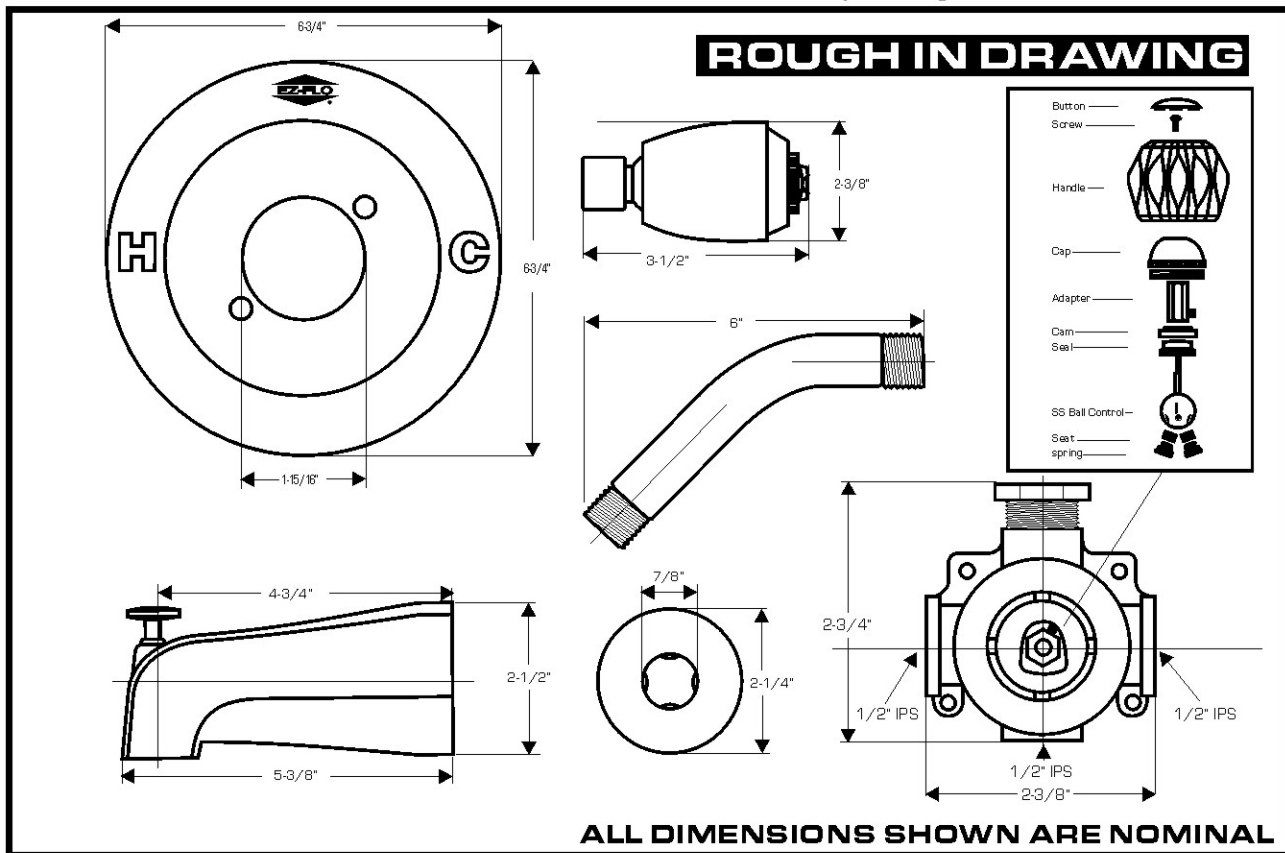

Meets requirements for both A.D.A. and ANSI A117.1

Certified