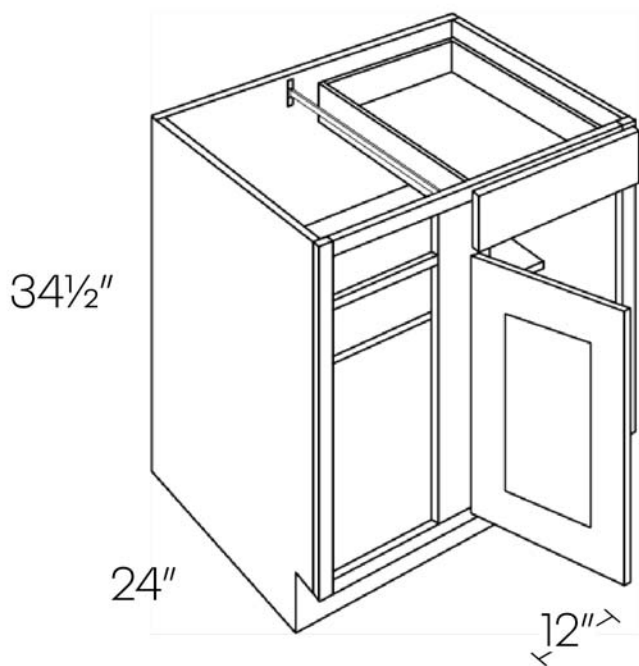

## Blind Base Cabinet

### BLB39/42

- Reversible Left or Right
- Must be pulled to the minimum position
- \*Left Blind Shown

Cabinet	Min. Pull	Max. Pull	Actual Size	Door	Door Opening
BLB39/42	39"	42"	33"	B12	9"