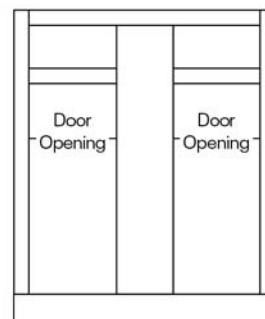

## Blind Base Cabinet

### BLB39/42

- Reversible Left or Right
- Must be pulled to the minimum position
- \*Left Blind Shown

Cabinet	Min. Pull	Max. Pull	Actual Size	Door	Door Opening
BLB39/42	39"	42"	33"	B12	9"