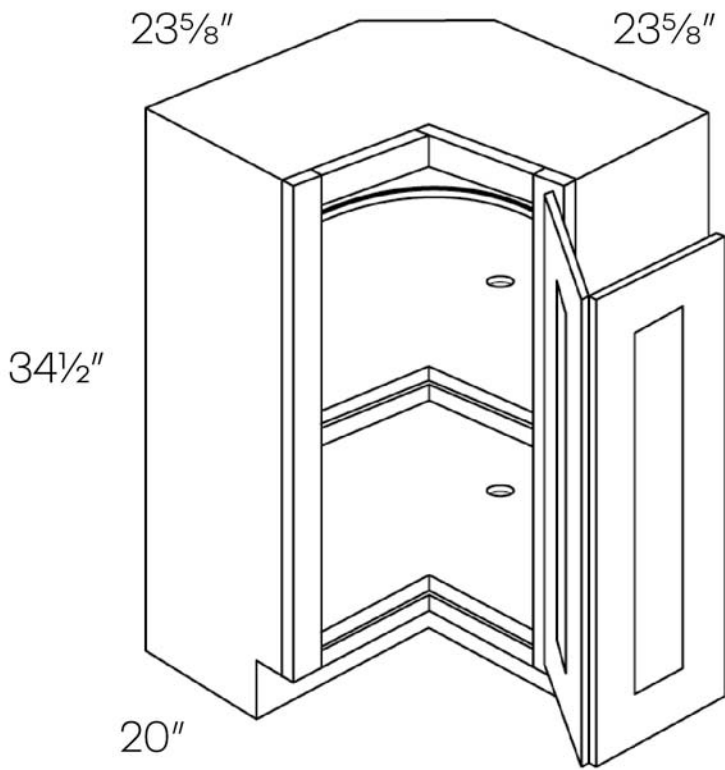

Lazy Susan Corner Base Cabinet

CAR36R

- Requires 36" x 36" wall space
- Pie cut for 36" is 12"
- Wooden Lazy Susan