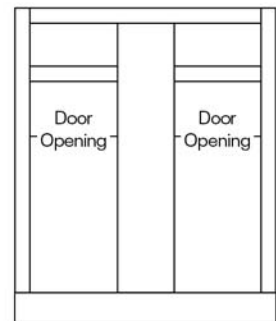

Blind Base Cabinet

BLB36/39

- Reversible Left or Right
- Must be pulled to the minimum position
- *Left Blind Shown

Cabinet	Min. Pull	Max. Pull	Actual Size	Door	Door Opening
BLB36/39	36"	39"	27"	B9	6"