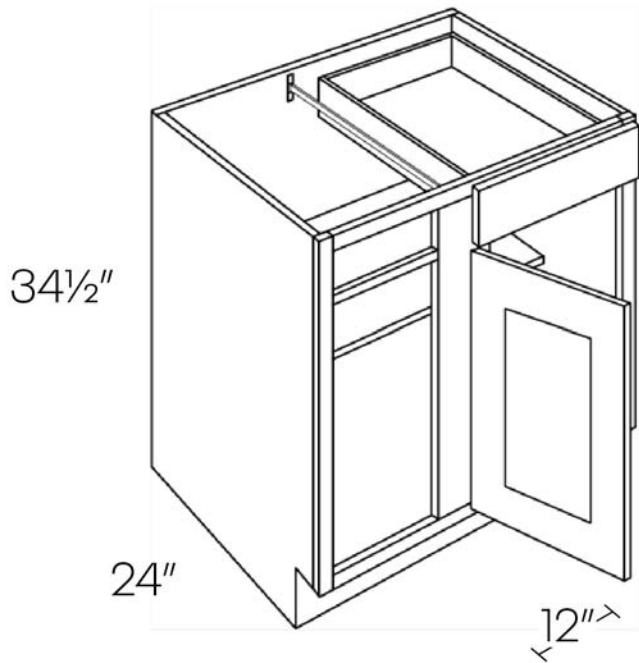

Blind Base Cabinet

BLB36/39

- Reversible Left or Right
- Must be pulled to the minimum position
- *Left Blind Shown

Cabinet	Min. Pull	Max. Pull	Actual Size	Door	Door Opening
BLB36/39	36"	39"	27"	B9	6"