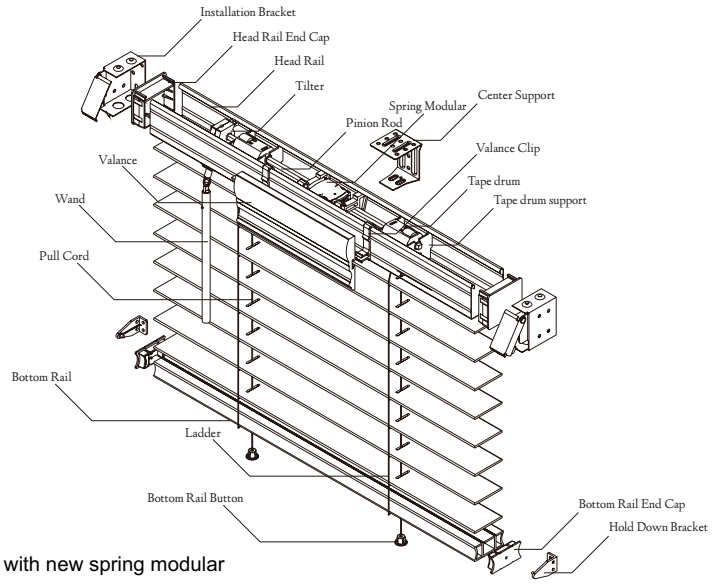

2" Faux Wood

- Heavy duty metal, high profile headrail
- Static resistant slats won't warp or crack
- 2" wide slats for designer look
- Wand control
- Durable metal hold down brackets
- Easy lift capability
- Available in white
- Non-lead formulas
- Child-safe cordless design
- Meets ANSI/WCMA A100.1-2018 standard

2"FW with new spring modular

Headrail	Headrail length = ordered width-0.625"									
	Tilter location:	For blind 19" & below & 25.5~29" : 1" from middle of tilter location to end; For blind 30"~32" : 3" from middle of tilter location to end; For blind 19" above (excluded 25.5~29") : 4" from middle of tilter location to end;								
	Ladder location:	For blind 19" & below & 25.5~29" : 3" from middle of ladder location to end; For blind 30"~32" : 5" from middle of ladder location to end; For blind 19" above (excluded 25.5~29") : 6" from middle of ladder location to end;								
	Steel Rod length:	For blind 19" and below & 25.5~29" : ordered width-2.5" ; For blind 19" above (excluded 25.5~32") : width-8.5" ; For blind 30~32" : ordered width-6.5" ;								
	Width	Drop	Ladder# /54 mm x 44.5mm	Cord#	Tilter	Tape drum support	Tape drum	Steel Rod	Mechanism	Retaining clip
			PCS	PCS	PCS	PCS	PCS	PCS	PCS	PCS
	16-25"	All drop	2	2	1	2	2	1	1	2
	25.5-29"	All drop	3	2	1	3	3	1	1	3
	30-33.5"	All drop	3	2	1	3	3	1	1	3
	34-36"	36-72"	3	2	1	3	3	1	1	3
37"	36-72"	4	2	1	4	4	1	1	4	
38-48"	All drop	4	4	1	4	4	1	2	4	
52-60"	All drop	5	4	1	5	5	1	2	5	
61-72"	36-72"	6	4	1	6	6	1	2	6	
75"	36-72"	7	4	1	7	7	1	2	7	
80-95"	All drop	8	6	1	8	8	1	3	8	
34-36"	84"drop	3	3	1	3	3	1	2	3	
66-71"	84"drop	6	6	1	6	6	1	3	6	

3.25"Valance	Valance length = ordered width; cut straight, without valance return
--------------	--

Wand	Blind Width	16~19.5"	20~26.5"	27"~32.5"	33" & above
	Wand length (excluded hook & plug)	15"	19"	25"	29"