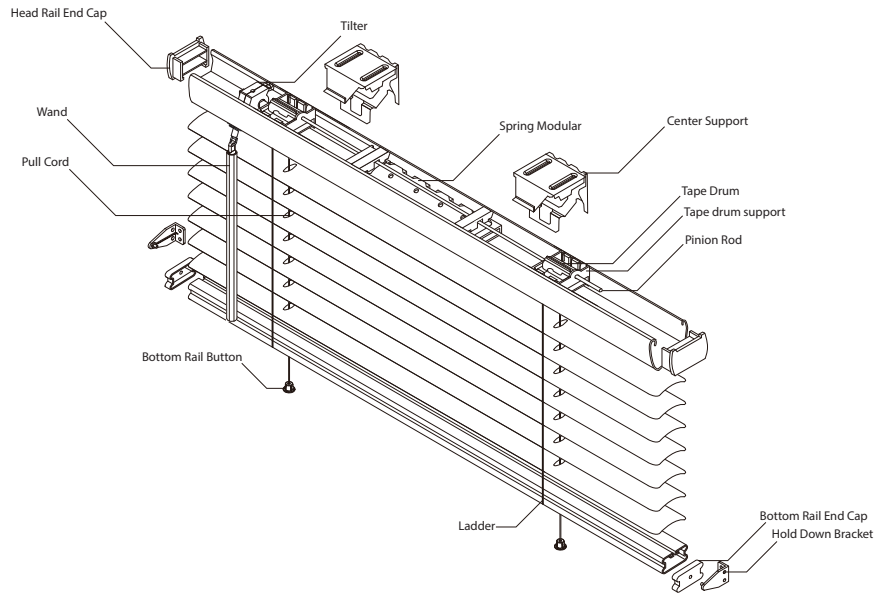

1" Vinyl Plus

- Designer steel headrail and steel bottom rail
- 1" Room-darkening slats
- Static and fade-resistant formulation
- Brackets for inside or outside mounting
- Hold down brackets included
- Wand control
- Easy lift capability
- Available in white
- Non-lead formula
- Child-safe cordless design
- Meets ANSI/WCMA A100.1-2018 standard

Headrail	Tilter location:	For blind 16"-21" : 1.5" from middle of tilter location to end; For blind 22" & above : 4.5" from middle of tilter location to end;
	Ladder location:	For blind 16"-21" : 2.9375" from middle of ladder location to end; For blind 22" & above : 5.9375" from middle of ladder location to end;
	Steel Rod length:	For blind 16"-21" : ordered width-3.5" ; For blind 22" & above : ordered width-9.5" ;

Headrail	Width	Ladder#/ 28mm x 22mm	Cord#	Tilter	Tape drum support	Tape drum	Steel Rod	Mechanism	Retaining pin
		PCS	PCS	PCS	PCS	PCS	PCS	PCS	PCS
	16-29"	2	2	1	2	2	1	1	2
	30"-39.5"	3	2	1	3	3	1	1	2
	40"-46.5"	3	3	1	3	3	1	1	2
	47"-50.5"	5	3	1	5	5	1	1	2
	51"-57.5"	5	4	1	5	5	1	2	4
	58"-75"	6	4	1	6	6	1	2	4
	80"-85"	7	4	1	7	7	1	2	4
	89"-96"	8	4	1	8	8	1	2	4
	100"-105"	9	6	1	9	9	1	3	6

Bottomrail	Bottomrail length = ordered width-0.625"	
	BR button	BR endcap
	PCS	PCS
	Same as ladder#	2

Wand	Blind Width	16"-19"	20"-26"	27"-32"	33" & above
	Wand length (excluded hook & plug)	15"	19"	25"	29"