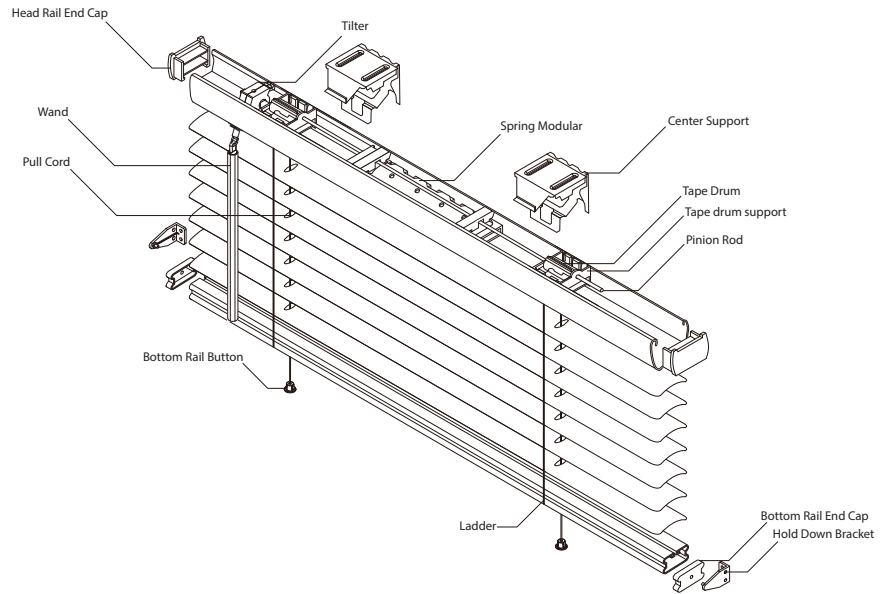

1" Vinyl Plus

- Designer steel headrail and steel bottom rail
- 1" Room-darkening slats
- Static and fade-resistant formulation
- Brackets for inside or outside mounting
- Hold down brackets included
- Wand control
- Easy lift capability
- Available in white
- Non-lead formula
- Child-safe cordless design
- Meets ANSI/WCMA A100.1-2018 standard

Headrail	Tilter location:	For blind 16"-21" : 1.5" from middle of tilter location to end; For blind 22" & above : 4.5" from middle of tilter location to end;
	Ladder location:	For blind 16"-21" : 2.9375" from middle of ladder location to end; For blind 22" & above : 5.9375" from middle of ladder location to end;
	Steel Rod length:	For blind 16"-21" : ordered width-3.5" ; For blind 22" & above : ordered width-9.5" ;

Headrail	Width	Ladder#/28mm x 22mm	Cord#	Tilter	Tape drum support	Tape drum	Steel Rod	Mechanism	Retaining pin
		PCS	PCS	PCS	PCS	PCS	PCS	PCS	PCS
	16-29"	2	2	1	2	2	1	1	2
	30"-39.5"	3	2	1	3	3	1	1	2
	40"-46.5"	3	3	1	3	3	1	1	2
	47"-50.5"	5	3	1	5	5	1	1	2
	51"-57.5"	5	4	1	5	5	1	2	4
	58"-75"	6	4	1	6	6	1	2	4
	80"-85"	7	4	1	7	7	1	2	4
	89"-96"	8	4	1	8	8	1	2	4
	100"-105"	9	6	1	9	9	1	3	6

Bottomrail	Bottomrail length = ordered width-0.625"	
	BR buttom	BR endcap
	PCS	PCS
	Same as ladder#	2

Wand	Blind Width	16"-19"	20"-26"	27"-32"	33" & above
	Wand length (excluded hook & plug)	15"	19"	25"	29"