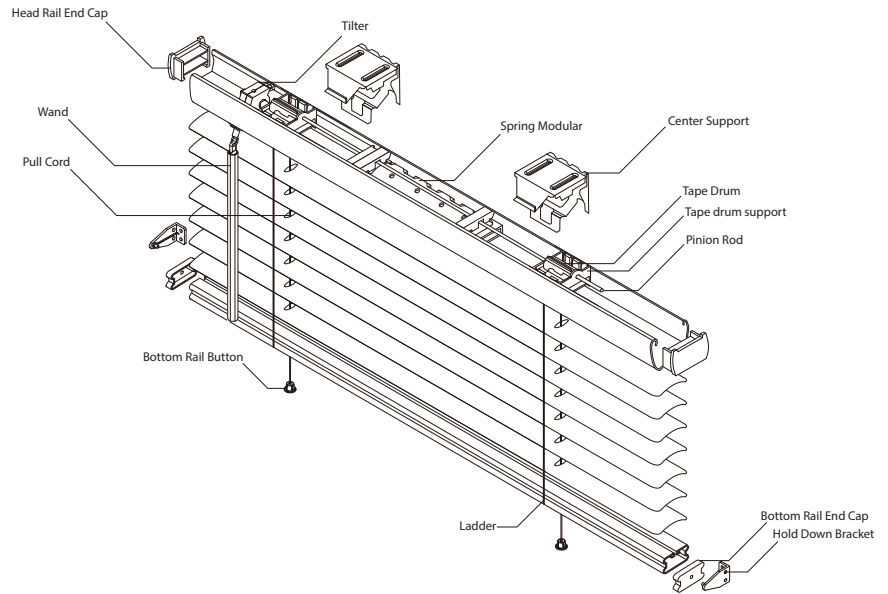

1" Vinyl Plus

- Designer steel headrail and steel bottom rail
- 1" Room-darkening slats
- Static and fade-resistant formulation
- Brackets for inside or outside mounting
- Hold down brackets included
- Wand control
- Easy lift capability
- Available in white
- Non-lead formula
- Child-safe cordless design
- Meets ANSI/WCMA A100.1-2018 standard

Headrail	Tilter location:	For blind 16"-21" : 1.5" from middle of tilter location to end; For blind 22" & above : 4.5" from middle of tilter location to end;
	Ladder location:	For blind 16"-21" : 2.9375" from middle of ladder location to end; For blind 22" & above : 5.9375" from middle of ladder location to end;
	Steel Rod length:	For blind 16"-21" : ordered width-3.5" ; For blind 22" & above : ordered width-9.5" ;

Headrail	Width	Ladder#/ 28mm x 22mm	Cord#	Tilter	Tape drum support	Tape drum	Steel Rod	Mechanism	Retaining pin
		PCS	PCS	PCS	PCS	PCS	PCS	PCS	PCS
	16-29"	2	2	1	2	2	1	1	2
	30"-39.5"	3	2	1	3	3	1	1	2
	40"-46.5"	3	3	1	3	3	1	1	2
	47"-50.5"	5	3	1	5	5	1	1	2
	51"-57.5"	5	4	1	5	5	1	2	4
	58"-75"	6	4	1	6	6	1	2	4
	80"-85"	7	4	1	7	7	1	2	4
	89"-96"	8	4	1	8	8	1	2	4
	100"-105"	9	6	1	9	9	1	3	6

Bottomrail	Bottomrail length = ordered width-0.625"	
	BR button	BR endcap
	PCS	PCS
	Same as ladder#	2

Wand	Blind Width	16"-19"	20"-26"	27"-32"	33" & above
	Wand length (excluded hook & plug)	15"	19"	25"	29"