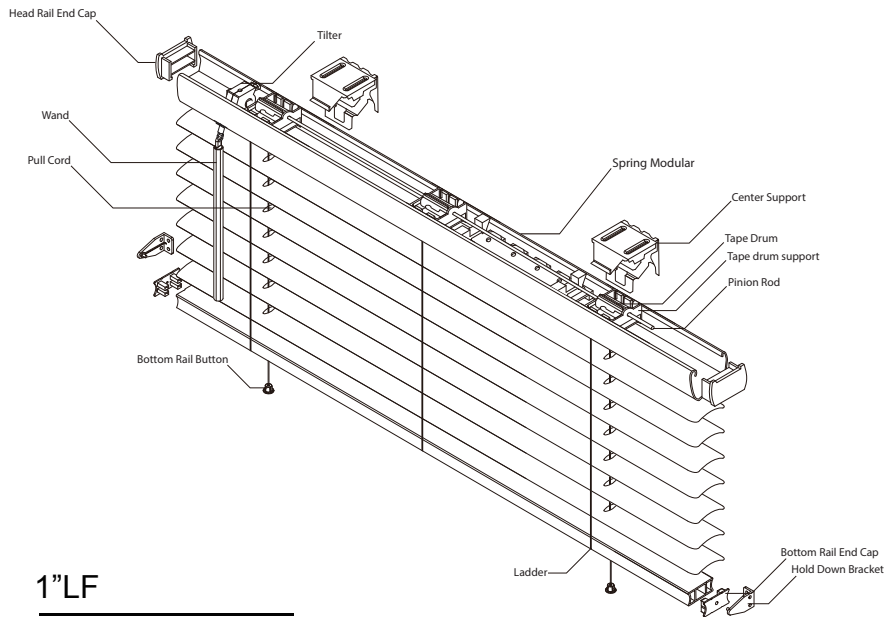

1" Vinyl Mini Blind

- New designer PVC headrail and bottom rail
- Fade resistant PVC light filtering slats
- Brackets for inside or outside mounting
- Hold down brackets included
- Wand control
- Easy lift capability
- Available in white
- Non-lead formula
- Child-safe cordless design
- Meets ANSI/WCMA A100.1-2018 standard

Headrail	Tilter location:	For blind 16"~21" : 1.5" from middle of tilter location to end; For blind 22" & above : 4.5" from middle of tilter location to end;							
	Ladder location:	For blind 16"~21" : 2.9375" from middle of ladder location to end; For blind 22" & above : 5.9375" from middle of ladder location to end;							
	Steel Rod length:	For blind 16"~21" : ordered width-3.5" ; For blind 22" & above : ordered width-9.5" ;							
	Width	Ladder#/2 8mm x 22mm	Cord#	Tilter	Tape drum support	Tape drum	Steel Rod	Mechanism	Retaining pin
		PCS	PCS	PCS	PCS	PCS	PCS	PCS	PCS
	16~29"	2	2	1	2	2	1	1	2
	30"~39.5"	3	2	1	3	3	1	1	2
	40"~46.5"	3	3	1	3	3	1	1	2
	47"~50.5"	5	3	1	5	5	1	1	2
	51"~57.5"	5	4	1	5	5	1	2	4
58"~72"	6	4	1	6	6	1	2	4	

Bottom rail	Bottomrail length = ordered width-0.625"	
	BR bottom	BR endcap
	PCS	PCS
	Same as ladder#	2

Wand	Blind Width	16~19"	20~26"	27"~32"	33" & above
	Wand length	15"	19"	25"	29"

Hardware box	Blind Width	Hold down bracket	Installation bracket	Screw 3.5*18mm	Screw 3.5*25mm	Endcap of Bottomrail	Endcap of Headrail
	16"~29"	2	2	4	5	2	2
	30"~39.5"	2	2	4	5	2	2
	40"~46.5"	2	3	4	7	2	2
	47"~50.5"	2	3	4	7	2	2
	51"~57.5"	2	3	4	7	2	2
	58"~72"	2	3	4	7	2	2