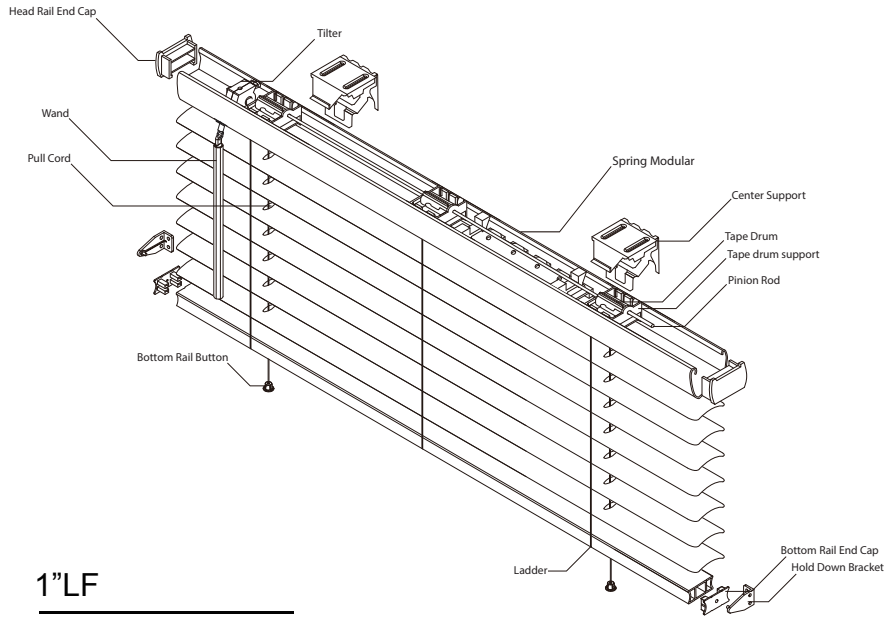

1" Vinyl Mini Blind

- New designer PVC headrail and bottom rail
- Fade resistant PVC light filtering slats
- Brackets for inside or outside mounting
- Hold down brackets included
- Wand control
- Easy lift capability
- Available in white
- Non-lead formula
- Child-safe cordless design
- Meets ANSI/WCMA A100.1-2018 standard

Headrail	Tilter location:	For blind 16"~21" : 1.5" from middle of tilter location to end; For blind 22" & above : 4.5" from middle of tilter location to end;							
	Ladder location:	For blind 16"~21" : 2.9375" from middle of ladder location to end; For blind 22" & above : 5.9375" from middle of ladder location to end;							
	Steel Rod length:	For blind 16"~21" : ordered width-3.5" ; For blind 22" & above : ordered width-9.5" ;							
	Width	Ladder#/2 8mm x 22mm	Cord#	Tilter	Tape drum support	Tape drum	Steel Rod	Mechanism	Retaining pin
		PCS	PCS	PCS	PCS	PCS	PCS	PCS	PCS
	16~29"	2	2	1	2	2	1	1	2
	30"~39.5"	3	2	1	3	3	1	1	2
	40"~46.5"	3	3	1	3	3	1	1	2
	47"~50.5"	5	3	1	5	5	1	1	2
	51"~57.5"	5	4	1	5	5	1	2	4
58"~72"	6	4	1	6	6	1	2	4	

Bottom rail	Bottomrail length = ordered width-0.625"	
	BR bottom	BR endcap
	PCS	PCS
	Same as ladder#	2

Wand	Blind Width	16~19"	20~26"	27"~32"	33" & above
	Wand length	15"	19"	25"	29"

Hardware box	Blind Width	Hold down bracket	Installation bracket	Screw 3.5*18mm	Screw 3.5*25mm	Endcap of Bottomrail	Endcap of Headrail
	16"~29"	2	2	4	5	2	2
	30"~39.5"	2	2	4	5	2	2
	40"~46.5"	2	3	4	7	2	2
	47"~50.5"	2	3	4	7	2	2
	51"~57.5"	2	3	4	7	2	2
	58"~72"	2	3	4	7	2	2