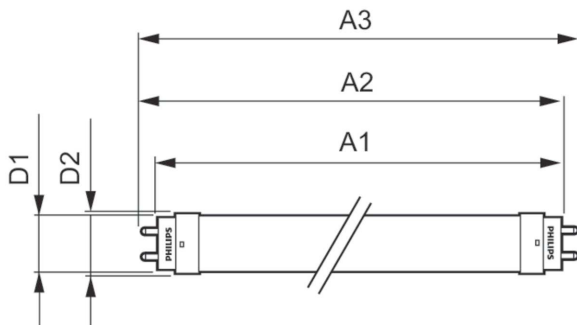

T8

Approbation Marks	RoHS compliance UL certificate DLC compliance
Energy Consumption kWh/1000 h	- kWh
Product data	
Order product name	14T8/LED/48-5CCT/MF18/G/DS 1/10
EAN/UPC - Product	50046677568516
Order code	568519

Numerator - Quantity Per Pack	1
Numerator - Packs per outer box	1
Material Nr. (12NC)	929003051333
Net Weight (Piece)	0.215 kg
Model Number	9290030513

Dimensional drawing

14T8/LED/48-5CCT/MF18/G/DS 1/10

Product	D1	D2	A1	A2	A3
14T8/LED/48-5CCT/ MF18/G/DS 1/10	25.7 mm	28 mm	1198.2 mm	1205.3 mm	1212.4 mm

Photometric data