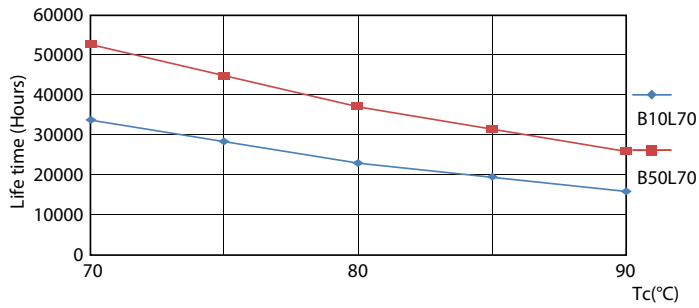

LEDtube DS 14W 50K LifetimeVsTc