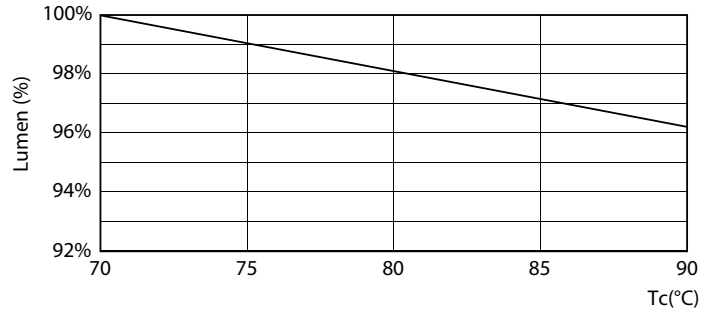

Product data

General information	
Base	G13 [Medium Bi-Pin Fluorescent]
EU RoHS compliant	Yes
Nominal Lifetime (Nom)	50000 h
Switching Cycle	50000X
Light technical	
Color Code	3000K/3500K/4000K/5000K/6500K
Beam Angle (Nom)	240 °
Initial lumen (Nom)	1800 lm
Color Designation	3000K/3500K/4000K/5000K/6500K
Correlated Color Temperature (Nom)	3000 3500 4000 5000 6500 K
Luminous Efficacy (rated) (Nom)	128.00 lm/W
Color Consistency	<6
Color Rendering Index (Nom)	80
LLMF At End Of Nominal Lifetime (Nom)	70 %
Operating and electrical	
Input Frequency	50 to 60 Hz
Power (Rated) (Nom)	14 W
Lamp Current (Max)	120 mA
Lamp Current (Min)	56 mA
Starting Time (Nom)	0.5 s

Product	D1	D2	A1	A2	A3
14T8/LED/48-5CCT/ MF18/G/DS 1/10	25.7 mm	28 mm	1198.2 mm	1205.3 mm	1212.4 mm

Photometric data

LEDtube DS 14W G13 1800lm 840

LEDtube DS 14W G13 1800lm 840

LEDtube DS 14W G13 1800lm

Lifetime