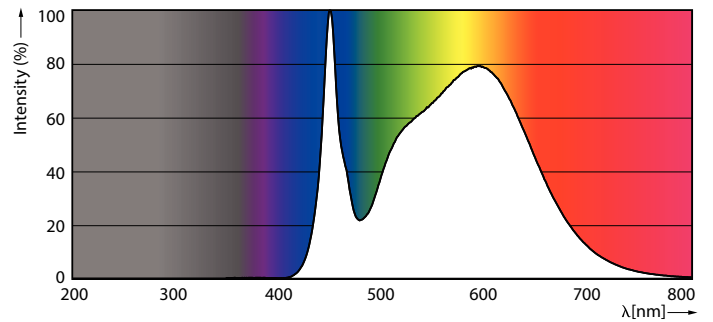

LEDtube DS 14W G13 1800lm 840