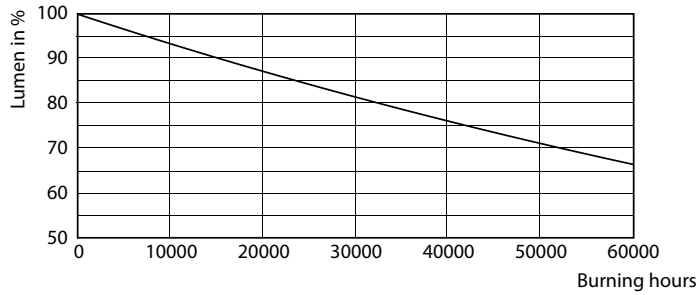

LEDtube DS 14W 50K FailureRate

LEDtube 50K-LMP