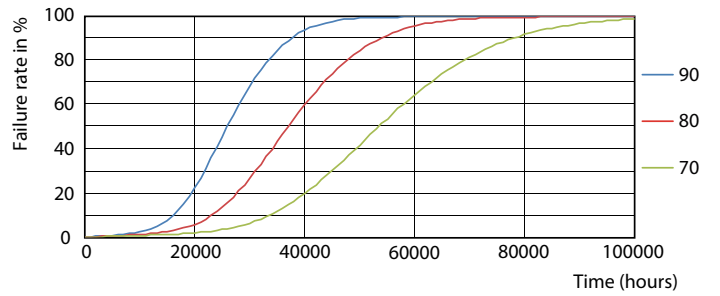

LEDtube DS 14W 50K LifetimeVsTc