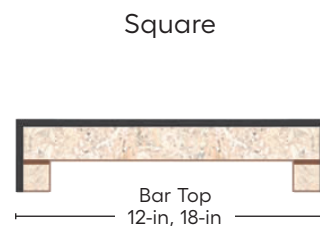

BAR TOPS

SIDE SPLASHES ARE ALSO AVAILABLE

*Business days. **Color and style selection varies by branch.

©2021 Lowe's. LOWE'S, the Gable Mansard Design and Lowe's Pro Supply are trademarks or registered trademarks of LF, LLC. 11042-1116-01