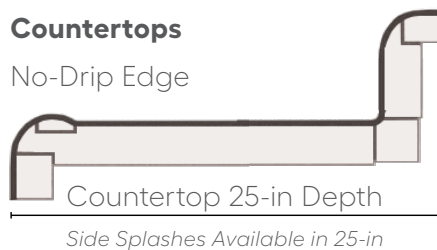

Edge Styles

Countertops

No-Drip Edge

Bar Tops

Square Edge

Richmond Stock Selection

Countertop, Bar Top and Vanity Top Order Form

Date: _____
 Account #: _____
 Customer Name: _____
 Ship To Name: _____
 Phone #: _____
 Ship To #: _____
 Contact Name: _____
 Unit #: _____
 PO #: _____