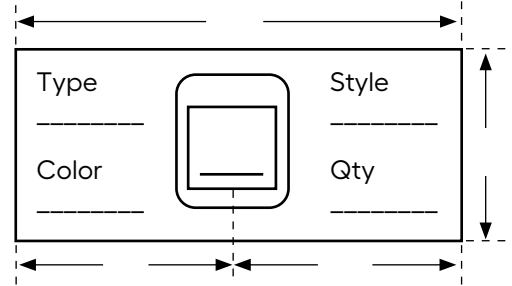

Edge Styles

Countertops

No-Drip Edge

Bar Tops

Square Edge

Richmond Stock Selection

Countertop, Bar Top and Vanity Top Order Form

Date: _____
 Account #: _____
 Customer Name: _____
 Ship To Name: _____
 Phone #: _____
 Ship To #: _____
 Contact Name: _____
 Unit #: _____
 PO #: _____

- Sink/Stove Top Size**
 (Width x Length)
1. CT SB 25-in x 22-in
 2. CT DB 33-in x 22-in
 3. CT ___-in x ___-in
 4. VT 19-in Round
 5. VT 20-in x 17-in
 6. CT 17-in x 22-in
 7. VT ___-in x ___-in
 8. Stove Top ___-in x ___-in
- Additional Sink**
 Qty _____ SKU _____
 Qty _____ SKU _____