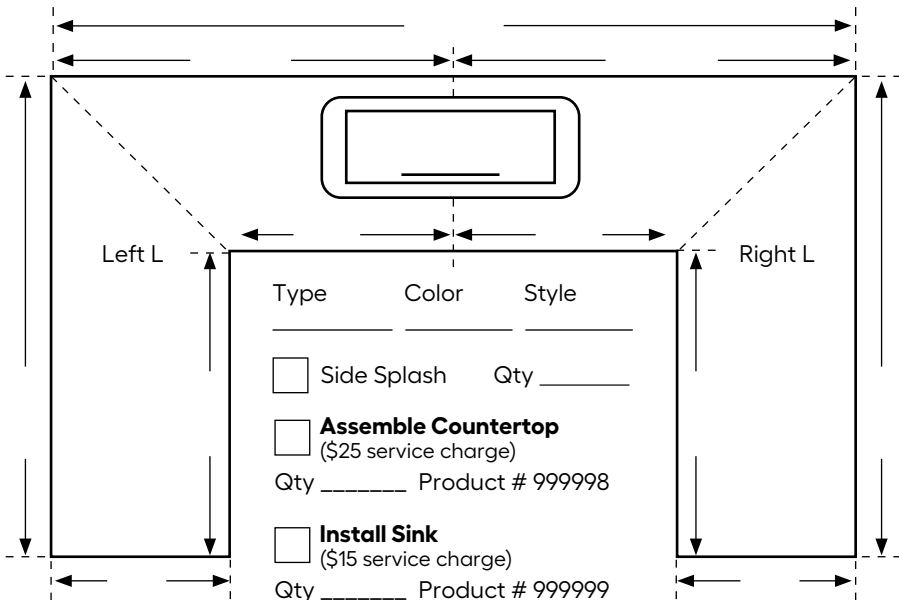

☐ **Side Splash** Qty _____