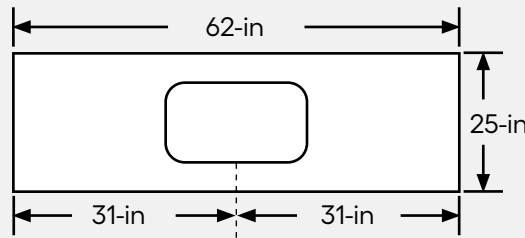

- Sink/Stove Top Size**
 (Width x Length)
1. CT SB 25-in x 22-in
 2. CT DB 33-in x 22-in
 3. CT ___-in x ___-in
 4. VT 19-in Round
 5. VT 20-in x 17-in
 6. CT 17-in x 22-in
 7. VT ___-in x ___-in
 8. Stove Top ___-in x ___-in
- Additional Sink**
 Qty _____ SKU _____
 Qty _____ SKU _____

Install Sink (\$15 service charge)
 Qty _____ Product # 999999

Side Splash Qty _____

Sold in 1-ft increments. For lengths greater than 12 feet, indicate length from **LEFT** and **RIGHT** of the desired seam location.

EXAMPLE:
 Measure **countertop depth from the wall**, not the backsplash.

Measure to the **center of the sink or cooktop** from both ends of the countertop. Both ends will be capped.

Install Sink (\$15 service charge)
 Qty _____ Product # 999999