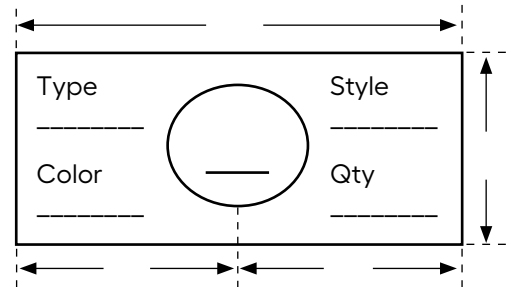

- Sink/Stove Top Size**
 (Width x Length)
1. CT SB 25-in x 22-in
 2. CT DB 33-in x 22-in
 3. CT ___-in x ___-in
 4. VT 19-in Round
 5. VT 20-in x 17-in
 6. CT 17-in x 22-in
 7. VT ___-in x ___-in
 8. Stove Top ___-in x ___-in
- Additional Sink**
 Qty _____ SKU _____
 Qty _____ SKU _____

Install Sink (\$15 service charge)
 Qty _____ Product # 999999

Side Splash Qty _____

Sold in 1-ft increments. For lengths greater than 12 feet, indicate length from **LEFT** and **RIGHT** of the desired seam location.

EXAMPLE:
 Measure **countertop depth from the wall**, not the backsplash.

Measure to the **center of the sink or cooktop** from both ends of the countertop. Both ends will be capped.

Install Sink (\$15 service charge)
 Qty _____ Product # 999999