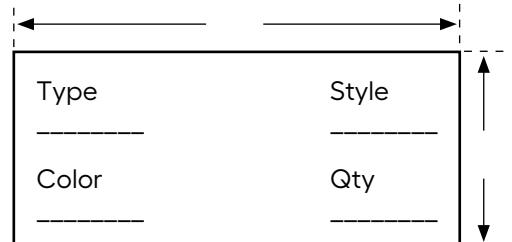

Install Sink (\$15 service charge)
 Qty _____ Product # 999999

Side Splash Qty _____

Sold in 1-ft increments. For lengths greater than 12 feet, indicate length from **LEFT** and **RIGHT** of the desired seam location.

EXAMPLE:
 Measure **countertop depth from the wall**, not the backsplash.

Measure to the **center of the sink or cooktop** from both ends of the countertop. Both ends will be capped.

Install Sink (\$15 service charge)
 Qty _____ Product # 999999

Side Splash Qty _____

Side Splash Qty _____

Side Splash Qty _____

Notch Cut
 (\$15 service charge)
 Qty _____ Product # 999996

Build-Up/Loose Fill (Bar Tops)
 (\$15 service charge)
 Qty _____ Product # 999997

COUNTER TYPE

- CT = Kitchen (25-in)
- VT = Vanity (22-in)
- BT = Bar Top (12-in, 18-in)

LOCAL STOCK COLORS

- BGG = Blackstar Granite (Gloss)
- BRM = Butterum (Matte)
- WJM = White Juparana (Matte)
- GG = Granite (Gloss)
- LBM = Labrador (Matte)