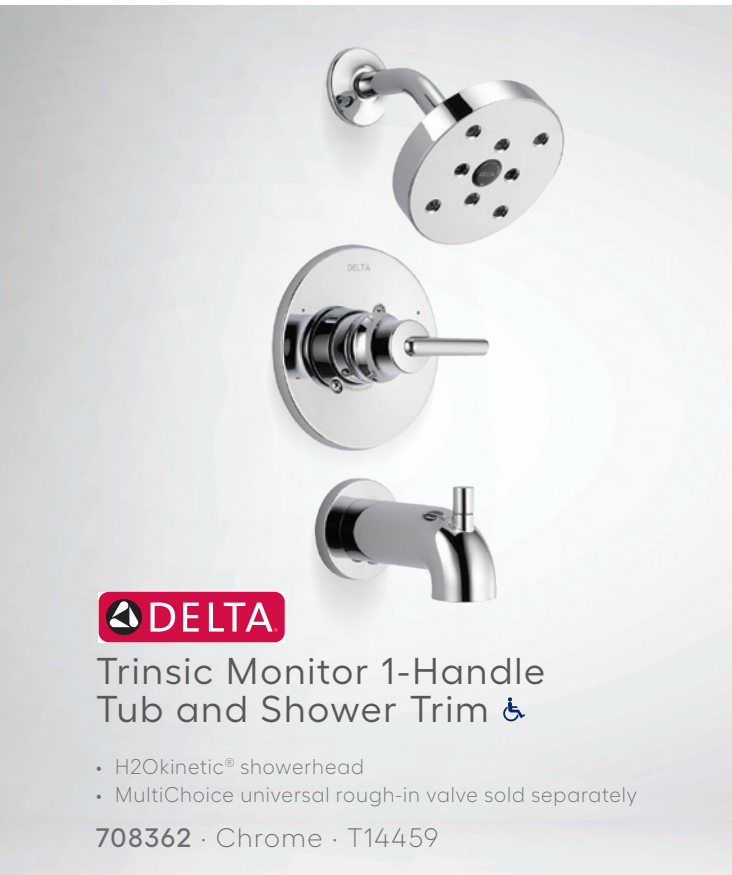

- 708374 · Chrome · 9159-DST
- 708373 · Arctic Stainless · 9159-AR-DST
- 708375 · Matte Black · 9159-BL-DST

Lahara Monitor 1-Handle Tub and Shower Trim

- 5-setting showerhead
- WaterSense certified showerhead
- MultiChoice universal rough-in valve sold separately

Product #	MFG #	Finish
708360	T14438	Chrome

Lahara Monitor 1-Handle Tub and Shower Trim – Less Showerhead

- 1/2-in IPS shower arm
- MultiChoice universal rough-in valve and showerhead sold separately

Product #	MFG #	Finish
708363	T14438-LHD	Chrome