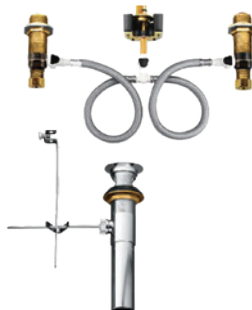

9000 Series Valve Body Assembly

- Includes metal pop-up
- 1234 cartridge design

Product #	MFG #
710882	9000