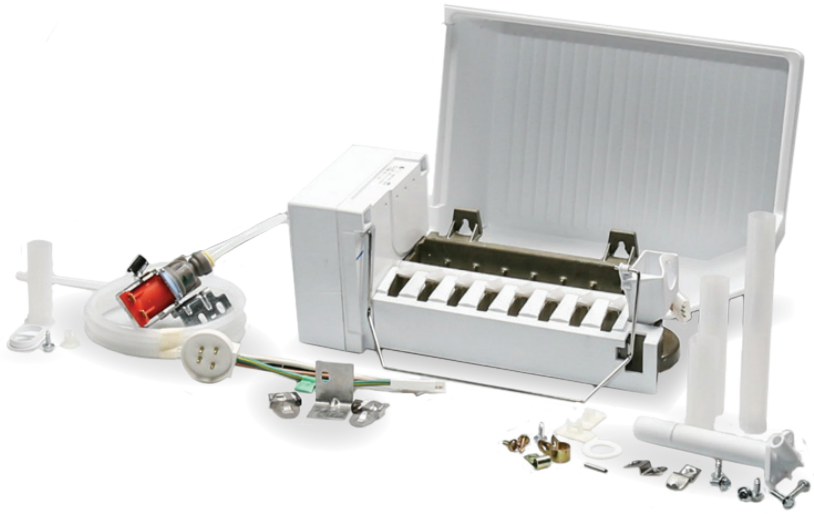

Whirlpool Ice Maker Kit

Product #	MFG #
265501	1129313

**Whirlpool®
Pur Refrigerator
Water Filter Cartridge**

- NSF certified
- Reduces cysts, particles, lead and mercury

Product #	MFG #
272110	EDR3RXD1