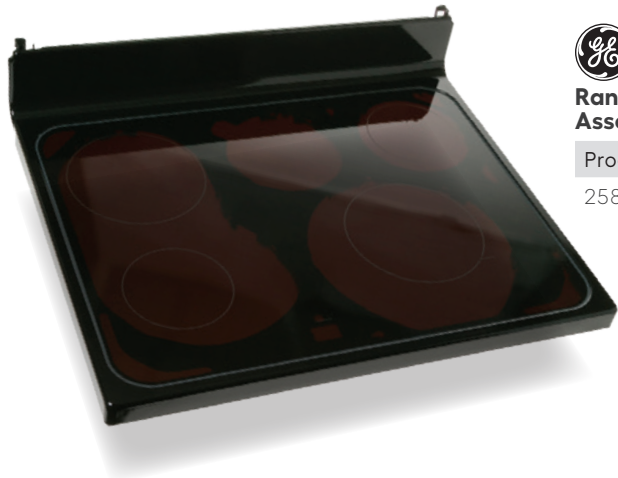

Range Top Glass Assembly Fits GE

Product #	MFG #
258349	WB62X20907